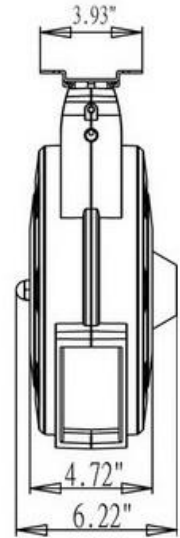

# Arios-XB280E

## 10 meter Power Cord Reel

Model No.	Arios-XB280E
Name	Power Cord Reel
Specification	2.0 mm <sup>2</sup> × 3C × 10 M 14 AWG × 3C × 33 ft
Max. Voltage. Max. Electric Current (Amp)	100-240V 12A /6A