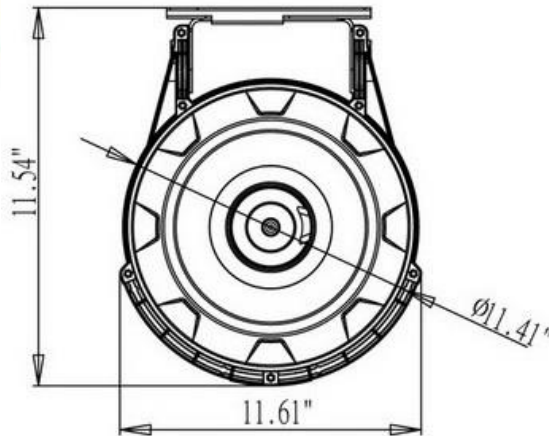

## 10 meter Power Cord Reel

Model No.	Arios-XB280E
Name	Power Cord Reel
Specification	2.0 mm <sup>2</sup> × 3C × 10 M 14 AWG × 3C × 33 ft
Max. Voltage. Max. Electric Current (Amp)	100-240V 12A /6A