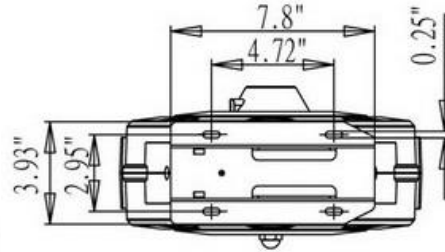

## 10 meter Power Cord Reel

Model No.	Arios-XB280E
Name	Power Cord Reel
Specification	2.0 mm <sup>2</sup> × 3C × 10 M 14 AWG × 3C × 33 ft
Max. Voltage. Max. Electric Current (Amp)	100-240V 12A /6A