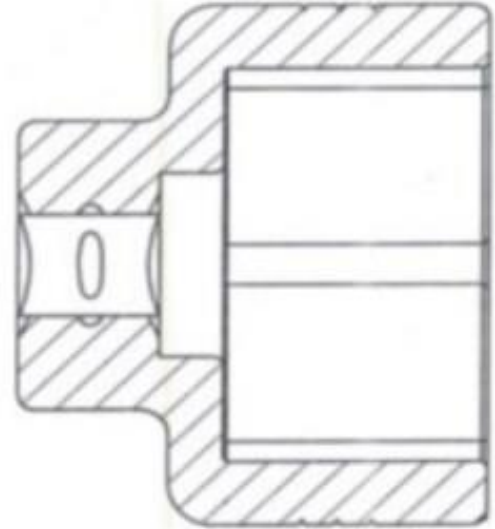

Arios-B1320

1" Dr. Special Socket for trucks

Sample of application of A1320-95 to remove and install Renault 10 Wheels trailer (P370) Drive axle nut

1" Dr Special Sockets

Item number	SW	Length	Application
AriosB1320-70	70mm 6pt	90L	Volvo, Ecrou BPW ,Volvo , BPW Nut , Hino 17 tons front Wheel
AriosB1320-75	75mm 6pt	90L	Volvo , SAE Gigant, Ecrou , Volvo ,FL 7 Back Wheel , SAE , Fuso 17 Ton Front Wheel
AriosB1320-80	80mm 6pt	90L	Nut BPW EH...6 , 5 to 12t , DAF
AriosB1320-85	85mm 6pt	90L	Nut BPW EH... 13 to 16t , Iveco BPW Nut , SAF, SAE BPW Nut, SAE(Nut BPW EH... 13 to 16 t Sae Gigant Iveco
AriosB1320-90	90mm 6pt	90L	DAF (Euro 5) Front Shaft , IVECO Eurocargo , Volvo

Item Number	SW	Length	Application
AriosB1320-95	95mm 6pt	90L	Rem/ Install Renault 10 wheels Trailer (370) Drive Axle nut. Nut BPW ECO , SAF ,DISCOS , Fontenax , RVI-Iveco Eurotraker , Volvo FM12 , Iveco/DAF
AriosB1320-100	100mm 6pt	90L	BPW , SAE, Gigant Nut
AriosB1320-105	105mm 6pt	90L	DAF (Euro 5) lifting Shaft , Fiat, Volvo, Volvo-FL7,
AriosB1320-110	110mm 6pt	90L	Fruehauf SMB
AriosB1320-115	115mm 6pt	90L	Ford , Setra, DAF
AriosB1320-120	120mm 6pt	90L	DAF CF Drive Axle nut Socket DAF (Euro 5) Drive Shaft, Scania
AriosB1320-125	125mm 6pt	90L	
AriosB1320-130	130mm 6pt	90L	
AriosB1320-135	135mm 6pt	90L	
AriosB1320-140	140mm 6pt	90L	SAF
AriosB1320-145	145mm 6pt	90L	
AriosB1320-150	150mm 6pt	90L	
AriosB1320-155	155mm 6pt	90L	
AriosB1320-160	160mm 6pt	90L	
AriosB1320-165	165mm 6pt	90L	
AriosB1320-170	170mm 6pt	90L	
AriosB1320-175	175mm 6pt	90L	
AriosB1320-180	180mm 6pt	90L	
AriosB1320-185	185mm 6pt	90L	
AriosB1320-185	185mm 6pt	90L	
AriosB1320-190	190mm 6pt	90L	
AriosB1320-195	195mm 6pt	90L	
AriosB1320-200	200mm 6pt	90L	